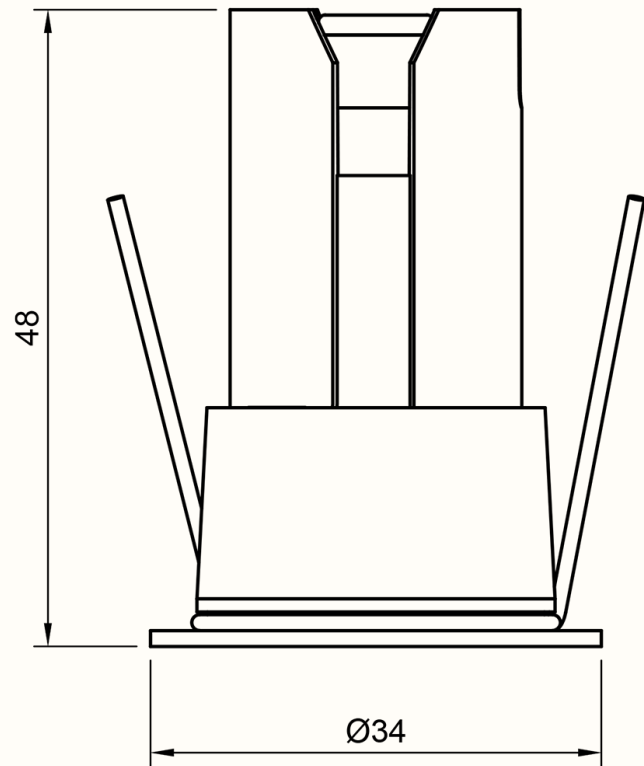

FLEKSIBEL MONTERING - INNFELT ELLER INNSPARKLET

KNAPP 20 Modul - Denne modulen kan benyttes på
alle innfestingene - CNC Flush - Flens - Trimless Gips